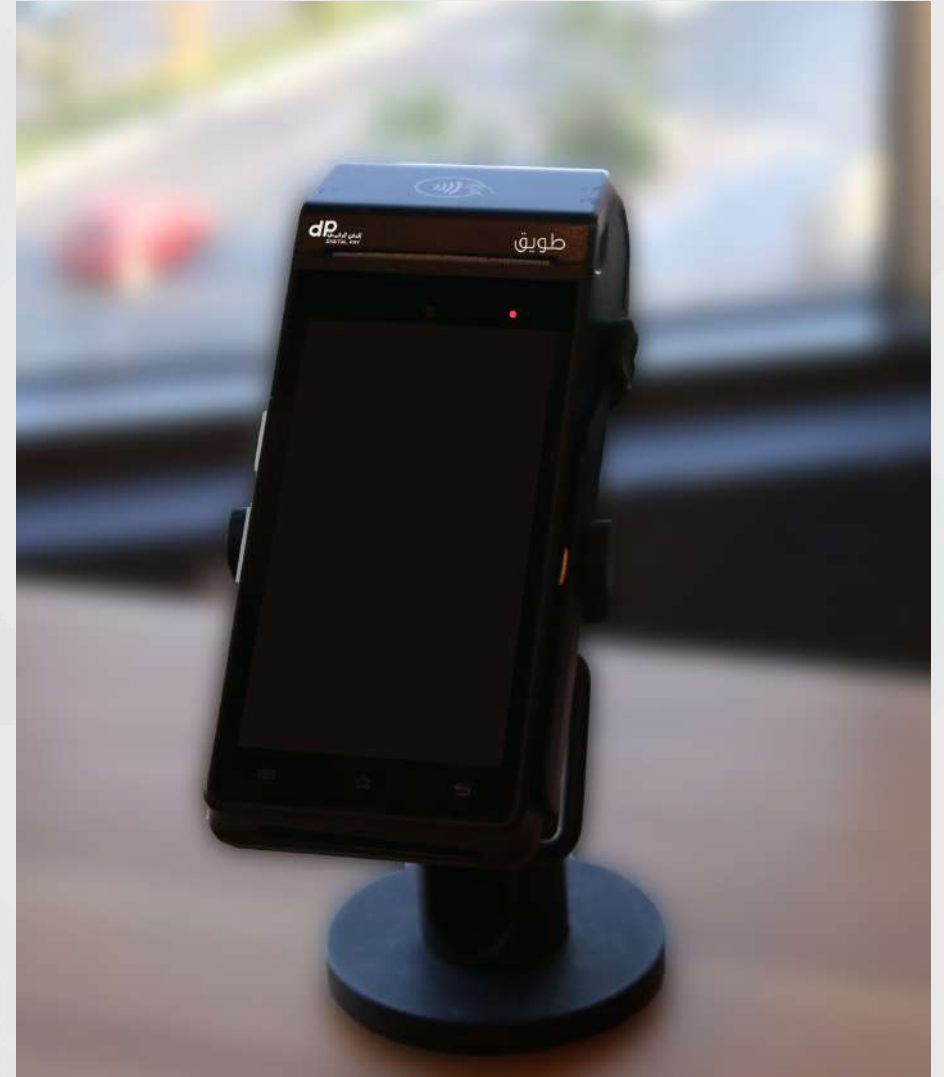

POS ACCESSORIES

FEATURES

✓ Compatible with most payment terminals.

🕒 Easy-grip handle, adjustable and non-contact.

COFFEE SHOP DRIVE-THRU

FAST FOOD DRIVE-THRU

FEATURES

✓ Compatible with most payment terminals.

↻ Fully Adjustable & Rotatable.

🕒 Easy-grip handle allows easy and quick manual adjustment.

SUPERMARKETS

RESTAURANTS