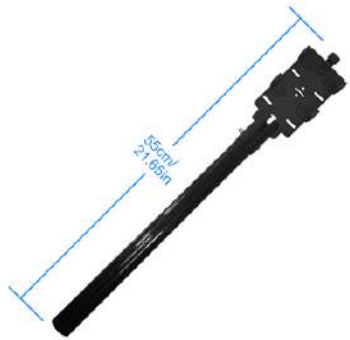

FEATURES

✓ Compatible with most payment terminals.

🕒 Easy-grip handle, adjustable and non-contact.